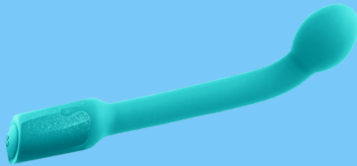

INYA RUSE

\$25

INYA RUSE

- Body-safe silicone
- External and internal use
- Water resistant
- 4 speed and 6 pattern settings
- USB rechargeable, 60-minute runtime
- 3.94" L (insertable length) x 1.1" W

STUDENT
WELLNESS

Sexual Health Store

VIBRATORS

ROMP JAZZ

\$35

ROMP JAZZ RABBIT VIBRATOR

- Body-safe silicone
- External and internal use
- Soft tip with a flexible body
- Clitoral and g-spot stimulation at the same time
- 100% waterproof (perfect for the bath or shower!)
- 4 pattern and 6 intensity settings
- USB rechargeable, 60-minute runtime
- 8.2" L x 1.4" W

INYA OH MY G

\$35

INYA OH MY G

- Body-safe silicone and ABS plastic
- External and internal use
- Ultra-flexible wand
- Curved head for g-spot stimulation
- Water resistant
- 10 vibration settings
- USB rechargeable
- 6.0" L (insertable length) x 1.3" W