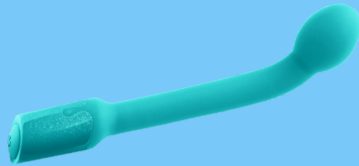

INYA RUSE

\$25

INYA RUSE

- Body-safe silicone
- External and internal use
- Water resistant
- 4 speed and 6 pattern settings
- USB rechargeable, 60-minute runtime
- 3.94" L (insertable length) x 1.1" W

STUDENT
WELLNESS

Sexual Health Store

VIBRATORS

ROMP JAZZ

\$35

ROMP JAZZ RABBIT VIBRATOR

- Body-safe silicone
- External and internal use
- Soft tip with a flexible body
- Clitoral and g-spot stimulation at the same time
- 100% waterproof (perfect for the bath or shower!)
- 4 pattern and 6 intensity settings
- USB rechargeable, 60-minute runtime
- 8.2" L x 1.4" W

INYA OH MY G

\$35

INYA OH MY G

- Body-safe silicone and ABS plastic
- External and internal use
- Ultra-flexible wand
- Curved head for g-spot stimulation
- Water resistant
- 10 vibration settings
- USB rechargeable
- 6.0" L (insertable length) x 1.3" W